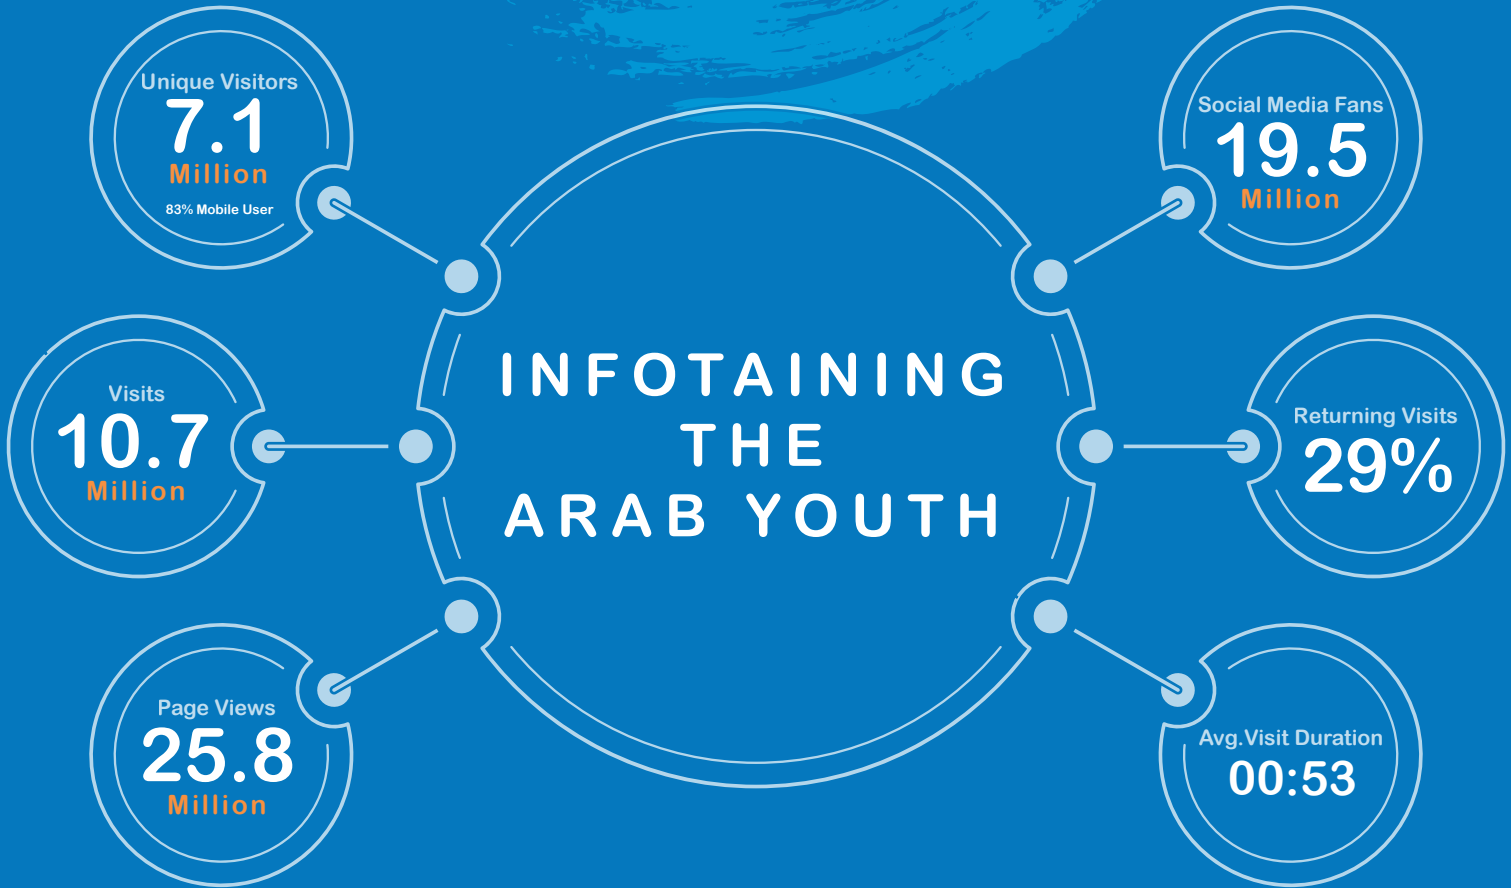

z a w i . c o m

	LAYALINA	3OUD	ALQIYADY	RA2EJ	SA2EH	ARABSTURBO	TAJUKI	BABONEJ
Visits	9.2M	143K	466K	437K	128K	179K	57K	43K
Unique Visitors	5.9M	125K	404K	369K	108K	148K	46K	34K
Returning Visits	57%	20%	21%	24%	26%	28%	28%	31%
Avg. Visit Duration	00:00:42	00:00:41	00:00:46	00:00:54	00:00:49	00:00:36	00:00:53	00:01:40
Bounce Rate	45%	27%	50%	46%	41%	35%	44%	24%
Pageviews	22M	227K	94K	1.6M	232K	262K	160K	75K
Pages per Visit	2	2	3	3	2	2	3	2