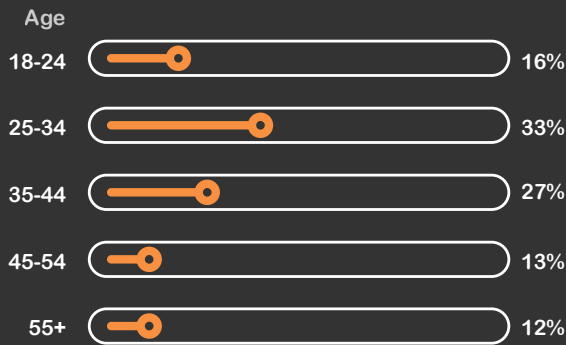

Avg. Visit Duration
00:00:36

Bounce Rate
35%

Returning Visits
28%

Instagram
+36K

Facebook
+1.3M

Twitter
+8K

71%

29%

	KSA	KUWAIT	UAE	QATAR	BAHRAIN	OMAN	EGYPT	LEBANON	JORDAN
Visits	44K	6K	8K	2K	2K	6K	37K	3K	12K
Unique Visitors	36K	5K	6K	2K	1K	5K	29K	2K	10K
Returning Visits	29%	37%	42%	40%	34%	30%	35%	33%	31%
Avg. Visit Duration	00:00:34	00:00:32	00:00:35	00:00:39	00:00:38	00:00:33	00:00:43	00:00:47	00:00:37
Bounce Rate	38%	32%	29%	28%	29%	25%	8%	23%	30%
Pageviews	60K	9K	12K	4K	2K	8K	65K	4K	18K
Pages per Visit	1	1	1	2	1	1	2	2	2