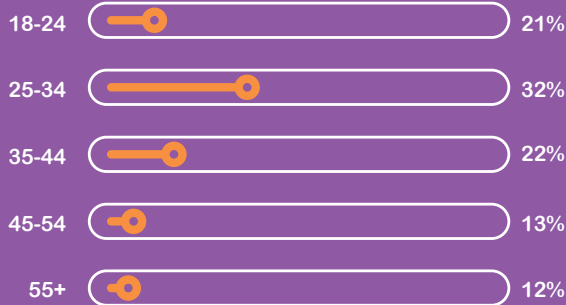

Bounce Rate
51%

Returning Visits
21%

62%

38%

Age

Snapchat
+6M

Facebook
+102K

	KSA	KUWAIT	UAE	QATAR	BAHRAIN	OMAN	EGYPT	LEBANON	JORDAN
Visits	37K	3K	5K	1K	904	2K	16K	2K	4K
Unique Visitors	32K	3K	4K	1K	740	2K	13K	1K	3K
Returning Visits	27%	41%	40%	45%	40%	33%	32%	23%	42%
Avg. Visit Duration	00:00:59	00:00:28	00:00:42	00:00:40	00:00:40	00:00:39	00:01:04	00:01:02	00:00:51
Bounce Rate	21%	33%	32%	35%	33%	29%	28%	23%	32%
Pageviews	62K	4K	6K	2K	1K	3K	26K	3K	7K
Pages per Visit	2	1	1	1	2	2	2	2	2