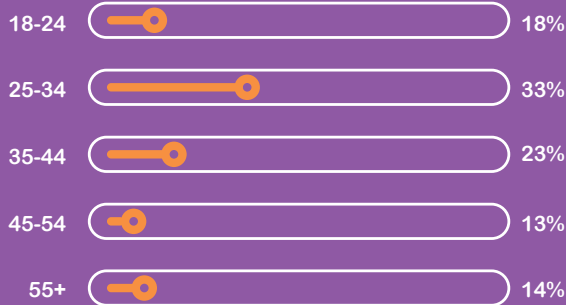

Bounce Rate
41%

Returning Visits
26%

66%

34%

Age

Snapchat
+5.4M

Facebook
+102K

	KSA	KUWAIT	UAE	QATAR	BAHRAIN	OMAN	EGYPT	LEBANON	JORDAN
Visits	39K	5K	6K	2K	1K	2K	20K	2K	5K
Unique Visitors	33K	4K	4K	1K	815	2K	16K	2K	4K
Returning Visits	27%	41%	40%	45%	40%	33%	32%	23%	42%
Avg. Visit Duration	00:00:59	00:00:28	00:00:42	00:00:40	00:00:40	00:00:39	00:01:04	00:01:02	00:00:51
Bounce Rate	37%	39%	40%	34%	44%	44%	5%	42%	35%
Pageviews	81K	7K	9K	3K	2K	3K	42K	4K	10K
Pages per Visit	2	2	2	2	2	2	2	2	2