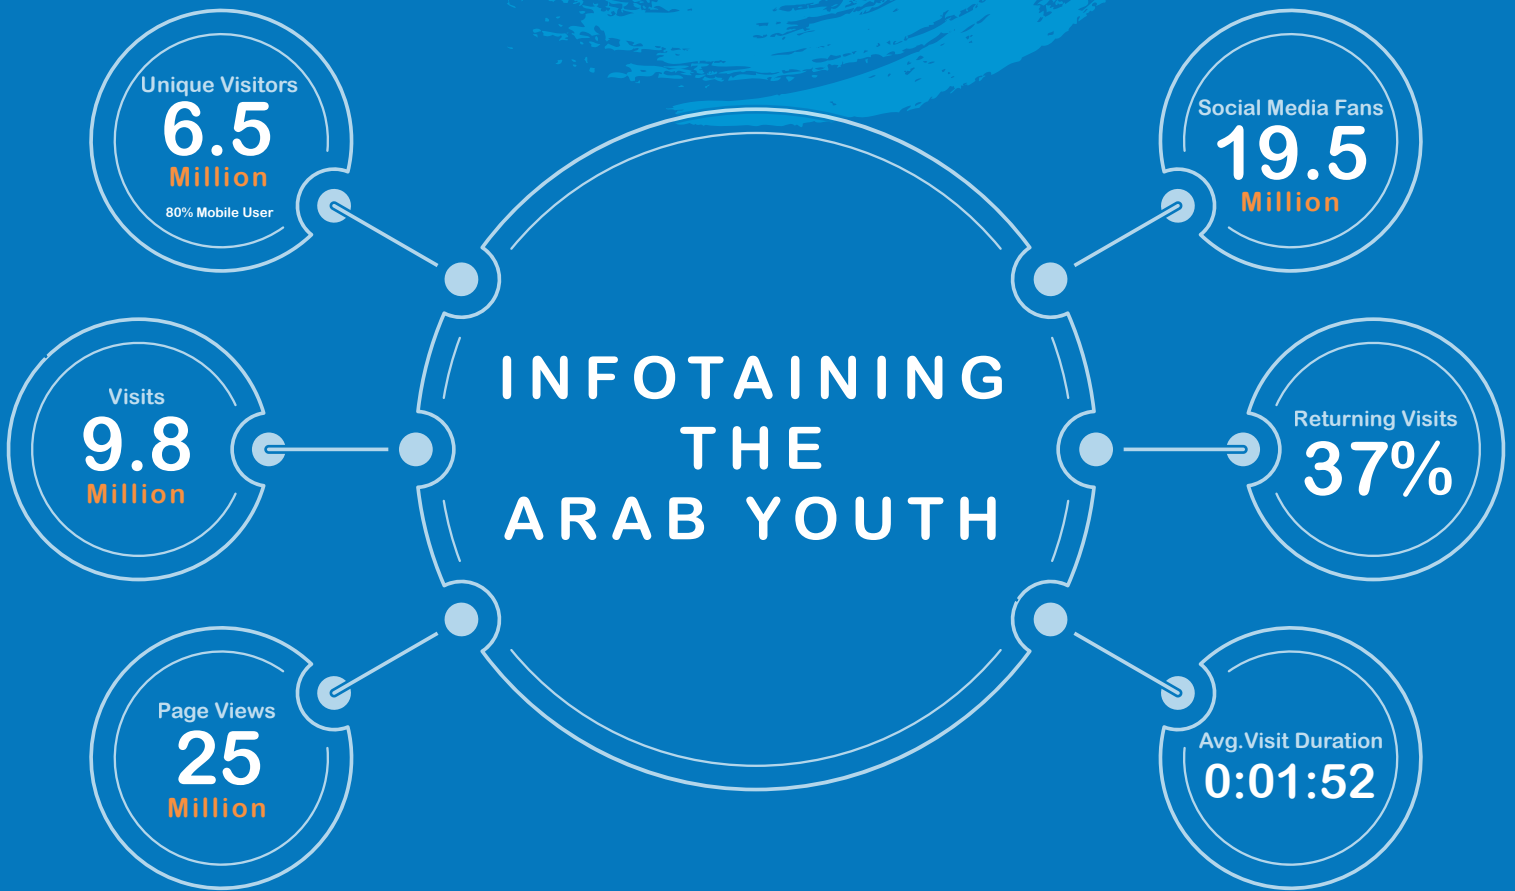

z a w i . c o m

| | LAYALINA | 3OUD | ALQIYADY | RA2EJ | SA2EH | ARABSTURBO | TAJUKI |
|---------------------|----------|---------|----------|---------|---------|------------|---------|
| Unique Visitors | 4.8M | 96K | 235K | 779K | 176K | 173K | 26K |
| Returning Visits | 38% | 37% | 42% | 31% | 43% | 49% | 17% |
| Avg. Visit Duration | 0:02:55 | 0:01:28 | 0:01:28 | 0:02:05 | 0:01:52 | 0:01:47 | 0:00:53 |
| Bounce Rate | 39% | 41% | 36% | 49% | 35% | 30% | 25% |
| Visits | 7.6M | 124K | 409K | 945K | 267K | 234K | 33K |
| Pageviews | 15.5M | 347K | 2.5M | 4M | 485K | 521K | 120K |
| Pages per Visit | 12 | 5 | 5 | 8 | 5.5 | 7 | 4 |