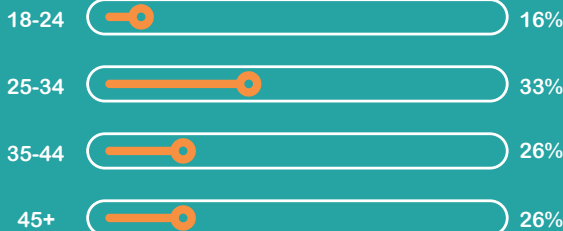

Unique Visitors  
**35K**  
89% Mobile User

Page Views  
**81K**

Visits  
**45K**

Avg. Visit Duration  
**00:01:29**

Bounce Rate  
**26%**

Returning Visits  
**31%**

**48%**

**52%**

Age

	KSA	KUWAIT	UAE	QATAR	BAHRAIN	OMAN	EGYPT	LEBANON	JORDAN
Visits	6K	732	1K	383	195	597	7K	811	2K
Unique Visitors	5K	589	840	340	172	532	6K	689	2K
Returning Visits	17%	30%	31%	20%	19%	19%	35%	25%	32%
Avg. Visit Duration	00:00:45	00:01:12	00:01:37	00:01:30	00:00:57	00:00:47	00:01:32	00:01:26	00:00:53
Bounce Rate	55%	42%	45%	37%	51%	54%	5%	29%	37%
Pageviews	8K	1K	2K	738	244	771	12K	1K	3K
Pages per Visit	1	2	2	2	1	1	2	2	1