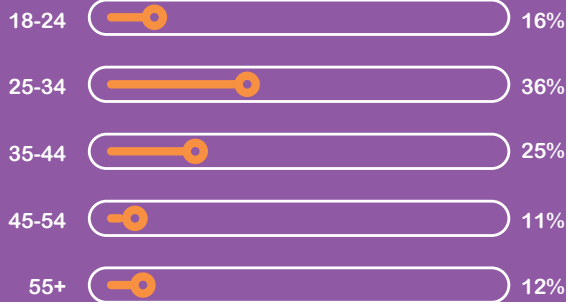

322K

Visits

256K

Avg. Visit Duration
0:00:55

Bounce Rate
35%

Returning Visits
27%

62%

38%

Age

Facebook

+100K

| | KSA | KUWAIT | UAE | QATAR | BAHRAIN | OMAN | EGYPT | LEBANON | JORDAN |
|---------------------|---------|---------|---------|---------|---------|---------|---------|---------|---------|
| Unique Visitors | 30K | 4.5K | 7K | 2K | 1K | 3.5K | 45K | 3.6K | 8K |
| Returning Visits | 33% | 40% | 38% | 38% | 35% | 33% | 28% | 23% | 29% |
| Avg. Visit Duration | 0:00:42 | 0:00:39 | 0:00:46 | 0:00:39 | 0:00:41 | 0:00:41 | 0:01:02 | 0:01:04 | 0:00:59 |
| Bounce Rate | 31% | 26% | 30% | 27% | 31% | 32% | 35% | 37% | 31% |
| Visits | 47K | 8.4K | 12K | 3K | 2K | 6K | 61K | 5K | 13K |
| Pageviews | 89K | 15K | 27K | 6K | 3K | 11K | 114K | 10K | 28K |
| Pages per Visit | 2 | 2 | 2 | 2 | 2 | 2 | 2 | 2 | 2 |