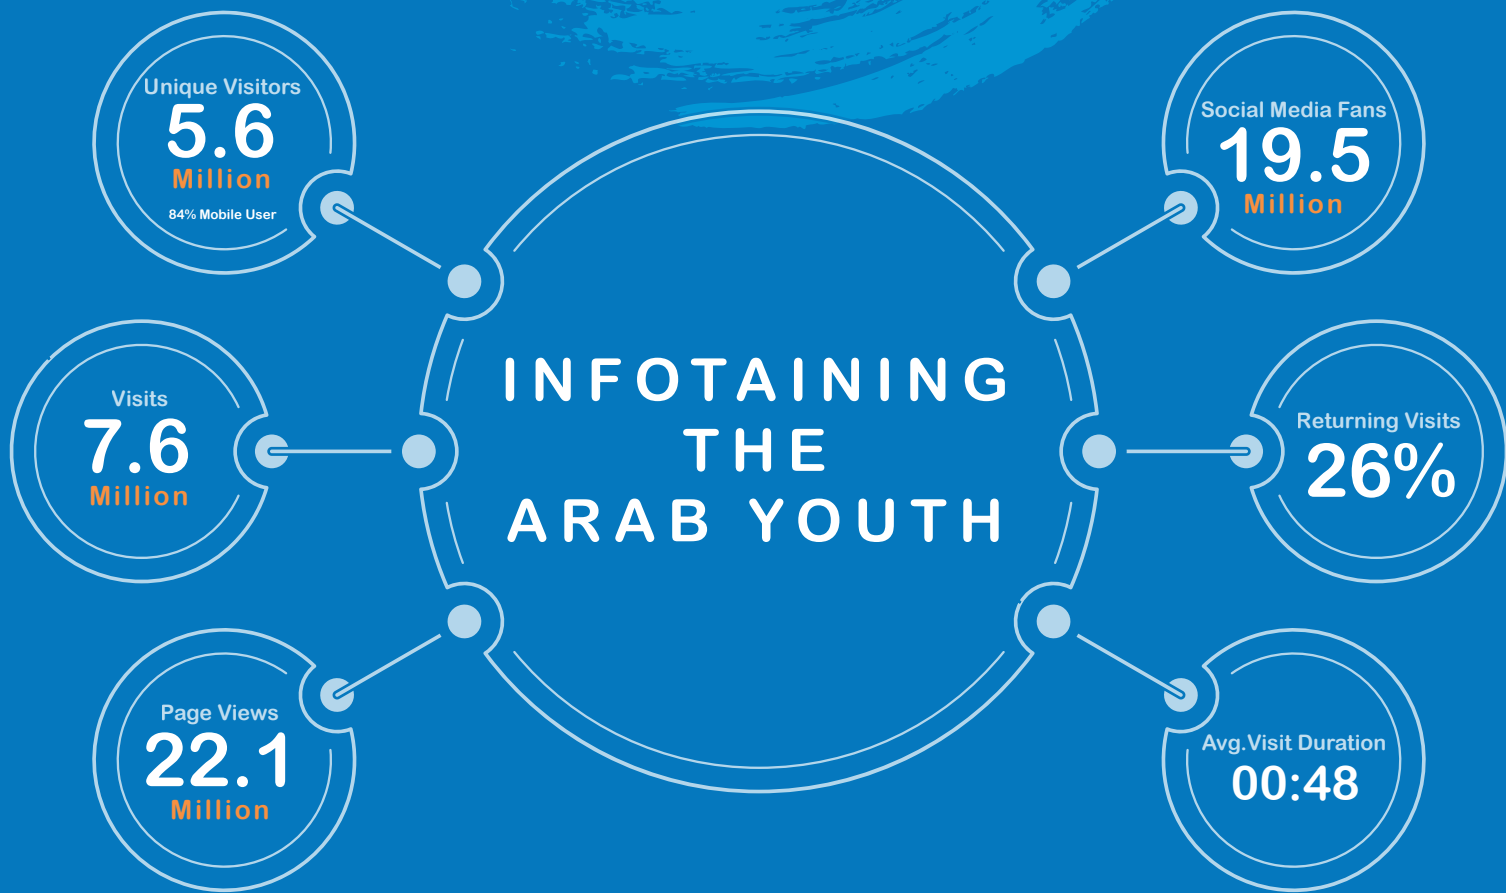

zawabi.com

	LAYALINA	3OUD	ALQIYADY	RA2EJ	SA2EH	ARABSTURBO	TAJUKI	BABONEJ
Visits	6.4M	114K	321K	467K	137K	158K	40K	45K
Unique Visitors	4.5M	99K	282K	408K	122K	135K	35K	35K
Returning Visits	49%	23%	20%	19%	19%	23%	20%	31%
Avg. Visit Duration	00:00:46	00:00:45	00:00:43	00:00:46	00:00:40	00:00:34	00:00:41	00:01:29
Bounce Rate	44%	27%	53%	55%	51%	42%	55%	26%
Pageviews	18.9M	219K	80K	1.2M	182K	223K	107K	81K
Pages per Visit	3	2	4	3	1	1	3	2