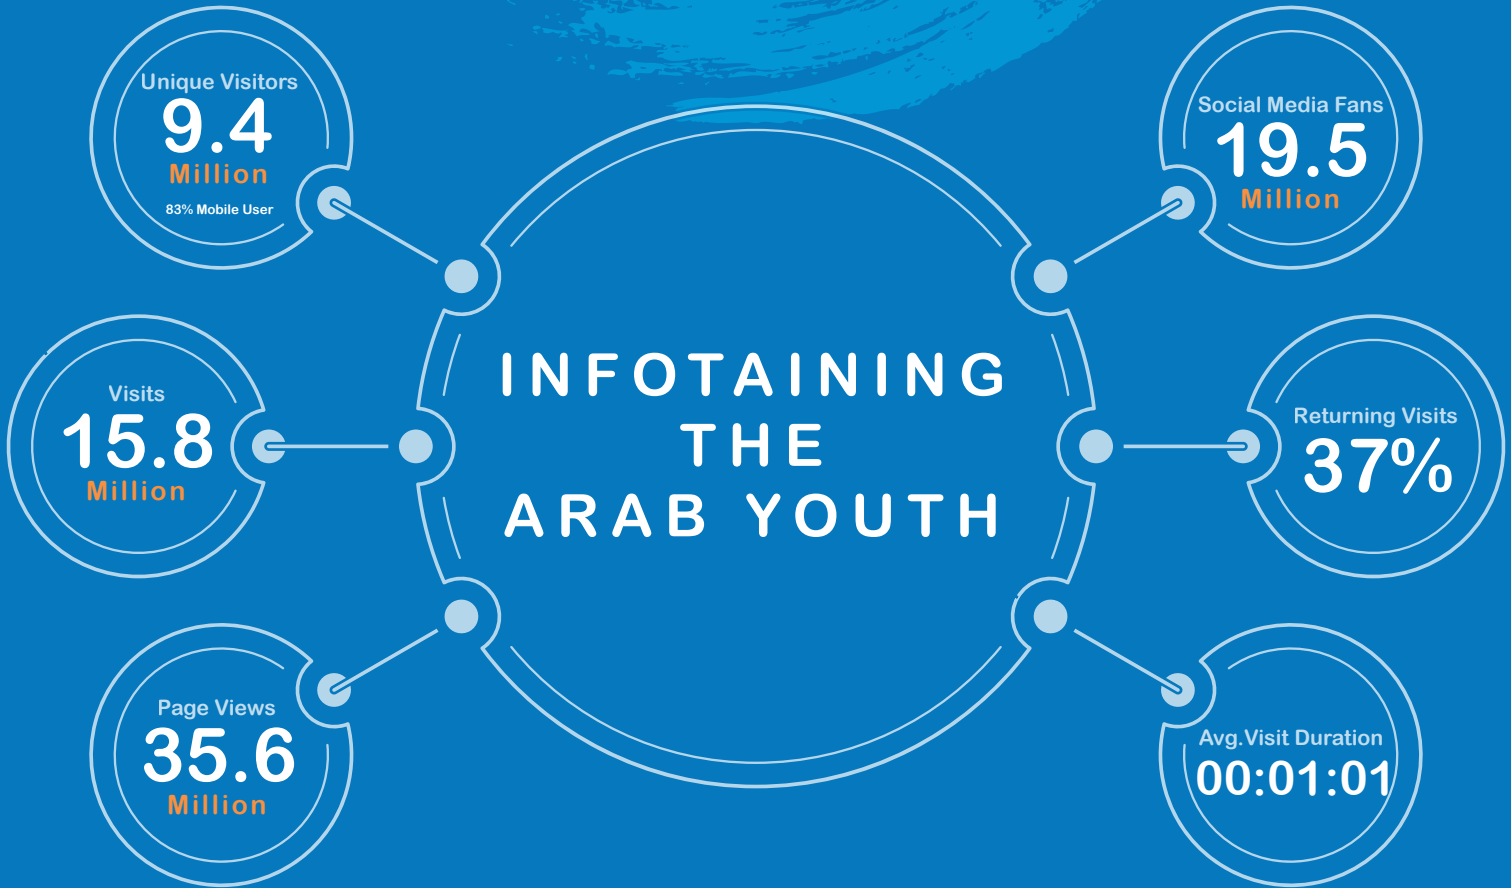

7 a w i . c o m

	LAYALINA	3OUD	ALQIYADY	RA2EJ	SA2EH	ARABSTURBO	TAJUKI	BABONEJ
Unique Visitors	7.9M	118K	378K	611K	159K	147K	47K	54K
Returning Visits	53%	32%	36%	29%	40%	37%	31%	38%
Avg. Visit Duration	00:00:54	00:00:49	00:01:10	00:01:05	00:00:55	00:00:50	00:00:58	00:01:26
Bounce Rate	45%	36%	23%	34%	27%	31%	20%	42%
Visits	13.8M	151K	514K	754K	213K	192K	61K	75K
Pageviews	28.5M	340K	146K	3.4M	673K	391K	160K	118K
Pages per Visit	2	2	4	5	3	2	6	2