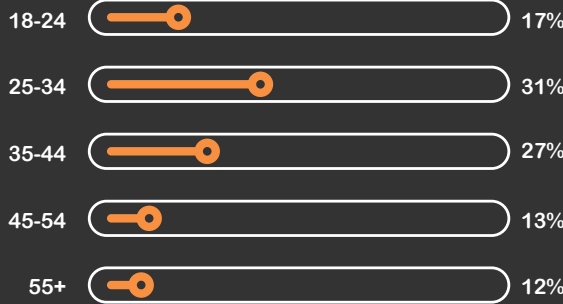

Avg. Visit Duration  
**00:00:36**

Bounce Rate  
**43%**

Returning Visits  
**29%**

Instagram  
**+35K**

Facebook  
**+1.3M**

Twitter  
**+8K**

**69%**

**31%**

Age

	KSA	KUWAIT	UAE	QATAR	BAHRAIN	OMAN	EGYPT	LEBANON	JORDAN
Visits	36K	5K	7K	2K	2K	4K	32K	3K	11K
Unique Visitors	29K	4K	5K	1K	1K	3K	25K	2K	9K
Returning Visits	30%	36%	42%	36%	36%	34%	37%	28%	32%
Avg. Visit Duration	00:00:34	00:00:33	00:00:38	00:00:44	00:00:46	00:00:41	00:00:42	00:00:35	00:00:38
Bounce Rate	50%	40%	41%	37%	37%	38%	20%	36%	38%
Pageviews	48K	7K	10K	3K	2K	6K	52K	4K	17K
Pages per Visit	1	1	1	2	1	1	2	1	2