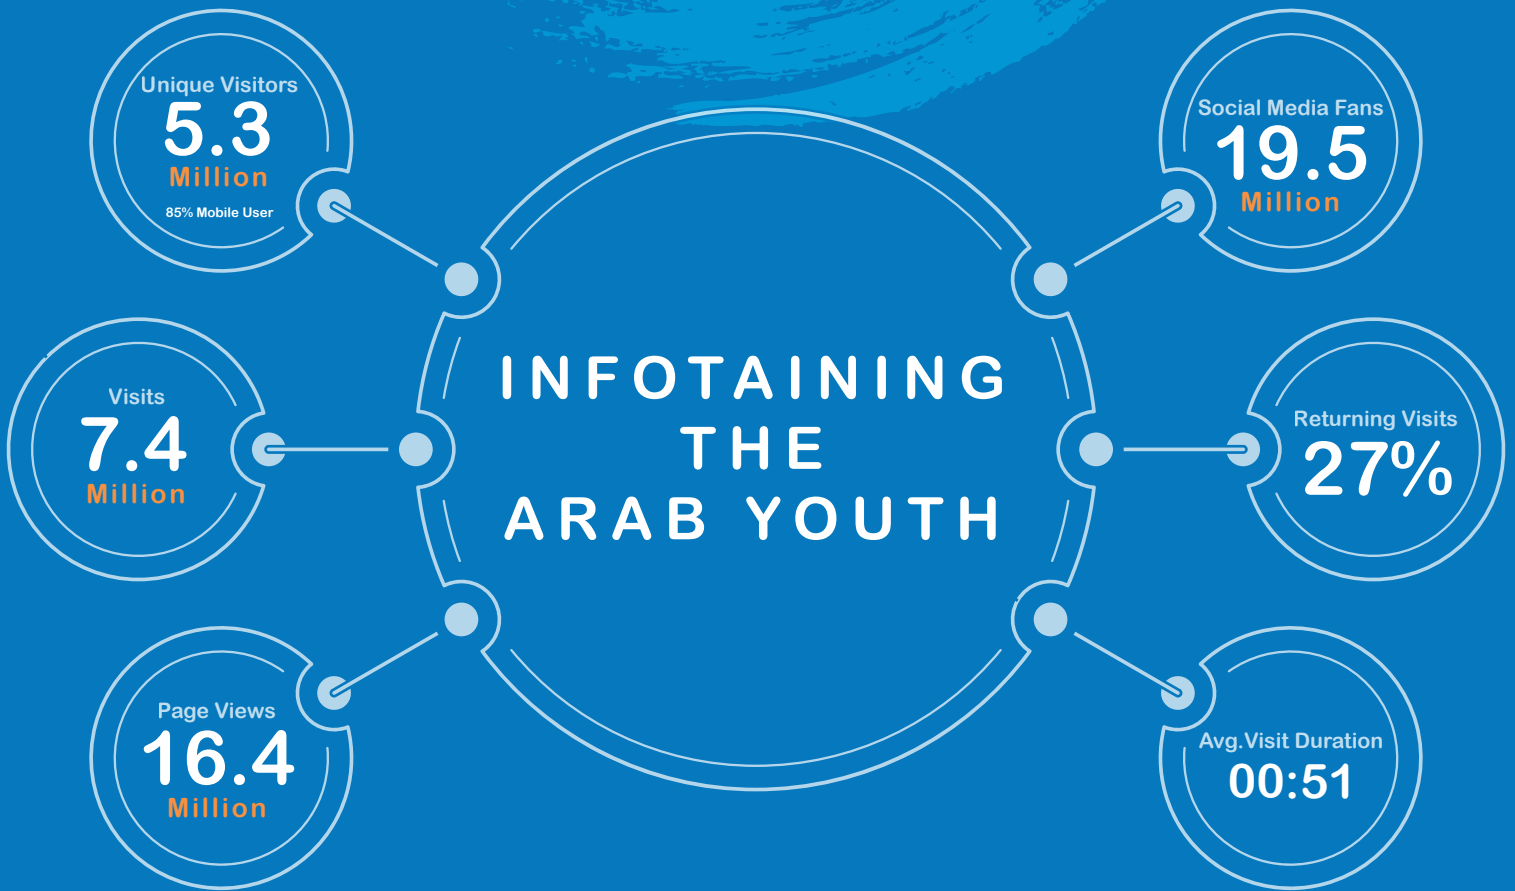

z a w i . c o m

	LAYALINA	3OUD	ALQIYADY	RA2EJ	SA2EH	ARABSTURBO	TAJUKI	BABONEJ
Visits	6.1M	125K	364K	473K	113K	151K	40K	70K
Unique Visitors	4.2M	110K	316K	403K	98K	126K	34K	55K
Returning Visits	53%	22%	21%	23%	21%	29%	21%	29%
Avg. Visit Duration	00:00:42	00:00:41	00:00:47	00:00:52	00:00:43	00:00:36	00:00:39	00:01:51
Bounce Rate	50%	24%	49%	52%	51%	43%	57%	21%
Pageviews	12.8M	215K	89K	1.6M	168K	213K	76K	145K
Pages per Visit	2	2	4	3	2	1	2	2